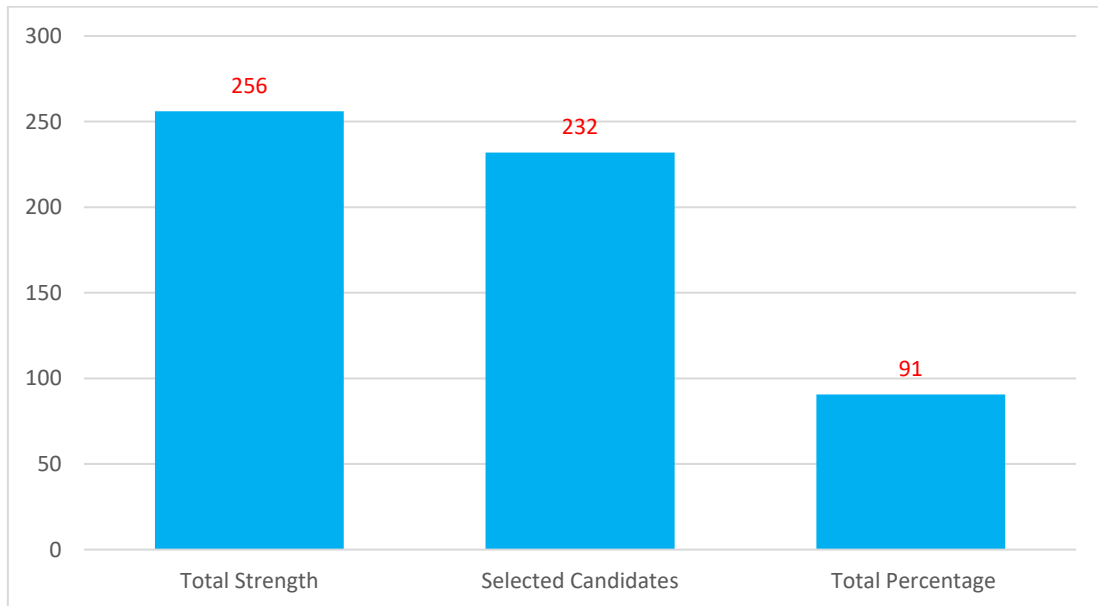

Palanchur, Nazarethpet Post, Chennai – 600123.

PLACEMENT CELL (2023-2024)

S.No	DEPT	Total Strength	SELECTED NUMBER OF CANDIDATES	Total Percentage
1	CSE	50	45	90
2	IT	57	48	84
3	ECE	60	60	100
4	EEE	8	8	100
5	MECH	26	26	100
6	MBA	55	45	82
	Total	256	232	90.63