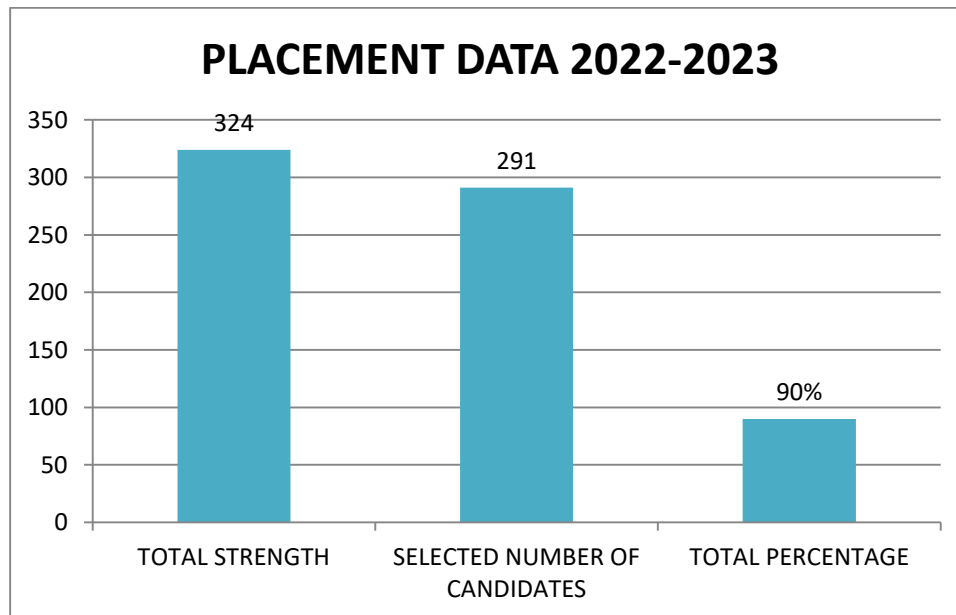

LOYOLA INSTITUTE OF TECHNOLOGY, CHENNAI-600 123.

DEPARTMENT OF TRAINING AND PLACEMENT

PLACEMENT DATA 2022-2023

S.No	DEPT	TOTAL STRENGTH	SELECTED NUMBER OF CANDIDATES	TOTAL PERCENTAGE
1	CSE	45	35	78
2	IT	46	39	85
3	ECE	92	90	98
4	EEE	26	22	85
5	MECH	66	64	97
6	MBA	49	41	84
	Total	324	291	90

90%